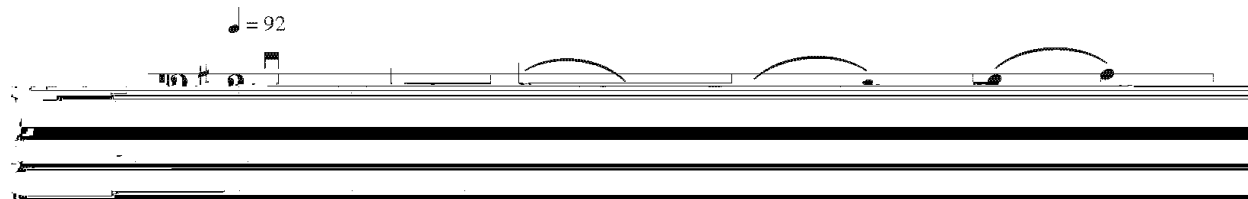

2024-2025 String Ensemble Auditions

A 1 octave scale, quarter notes slurred, without music.

- x Violin: ' Major
- x Viola: G Major
- x Cello: D Major

Violin

Viola

Cello

- x A prepared solo piece (not an orchestra part)
- x *If you are auditioning for String Ensemble and String Orchestra, prepare both excerpts. Pay close attention to the metronome markings for each excerpt.